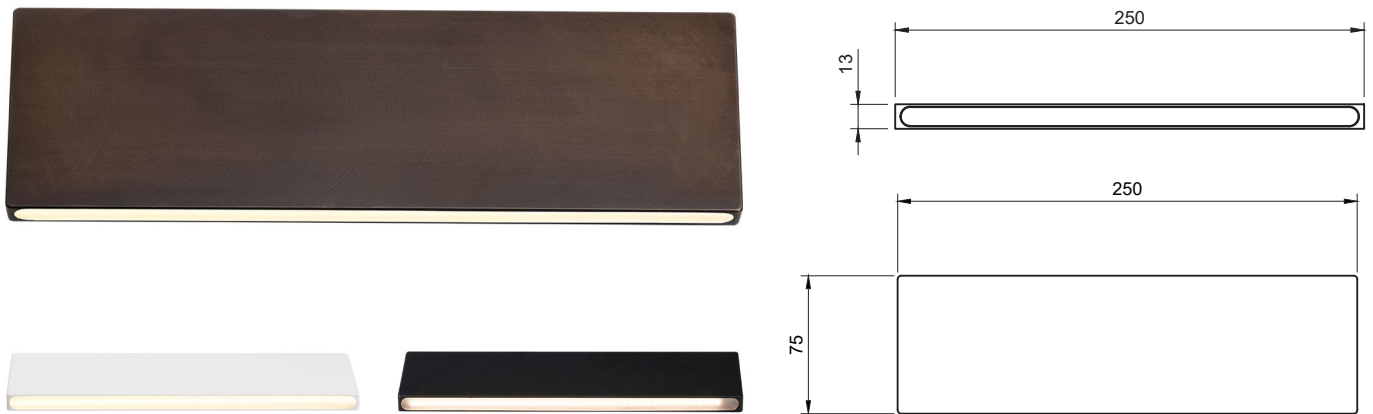

Description:

Low Profile Surface mounted Direct Wall Light, Various colour temperatures, IP54, finished in machined solid Brass (Aged) or 6061 Aluminium (Powder Coated), UV stabilized frosted Acrylic diffuser, pre-fitted 500mm lead, remote 24VDC constant voltage, 'Covert Mounting System'

Technical:

LED TYPE	COLORS D6240	CONTROL GEAR	REMOTE
RATED POWER	5W	DIMMING PROTOCOL	DALI - 0-10V - PHASE DIM - ON/OFF
CRI	80	CABLE LENGTH	500MM STANDARD LENGTH
BEAM ANGLES	NOMINATED IN TABLE BELOW	MOUNTING OPTIONS	SURFACE
INPUT POWER / FORWARD VOLTAGE	5W / 24V DC	WEIGHT	1.2KG
NOMINAL LUMENS	250lm	HARDWARE	GLASS LENS, O-RING, GLAND, CABLE
IP RATING	IP54	CONSTRUCTION	MACHINED METAL & HEATSINK
COLOUR TEMPERATURE	2700K - 3000K - 4000K	WARRANTY	2 YEARS