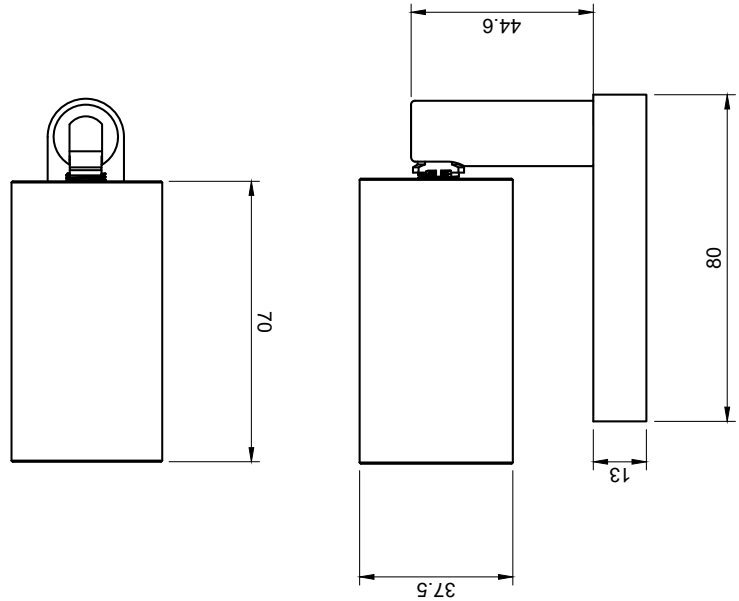

Description:

Belonging to the Twiggy family, the Twiggy Spot Double is a double directional spotlight with single wall bracket mounting supplied with a CREE XLamp XP-G3. Available in various colour temperatures, beam angles and finishes. IP65, Borosilicate Glass Lens, pre-fitted Honey Comb Baffle, pre-fitted 500mm lead.

Technical:

LED TYPE	CREE XLAMP XP-G3	CONTROL GEAR	REMOTE
RATED POWER	1W - 3W	DIMMING PROTOCOL	DALI - 0-10V - PHASE DIM - ON/OFF
CRI	80	CABLE LENGTH	500MM STANDARD LENGTH
BEAM ANGLES	NOMINATED IN TABLE BELOW	MOUNTING OPTIONS	SURFACE WALL / CEILING
INPUT POWER	24VDC	WEIGHT	ON REQUEST
NOMINAL LUMENS	190lm - 320lm	HARDWARE	GLASS LENS, CABLE
IP RATING	IP65	CONSTRUCTION	MACHINED METAL
COLOUR TEMPERATURE	2700K - 3000K - 4000K	WARRANTY	2 YEARS