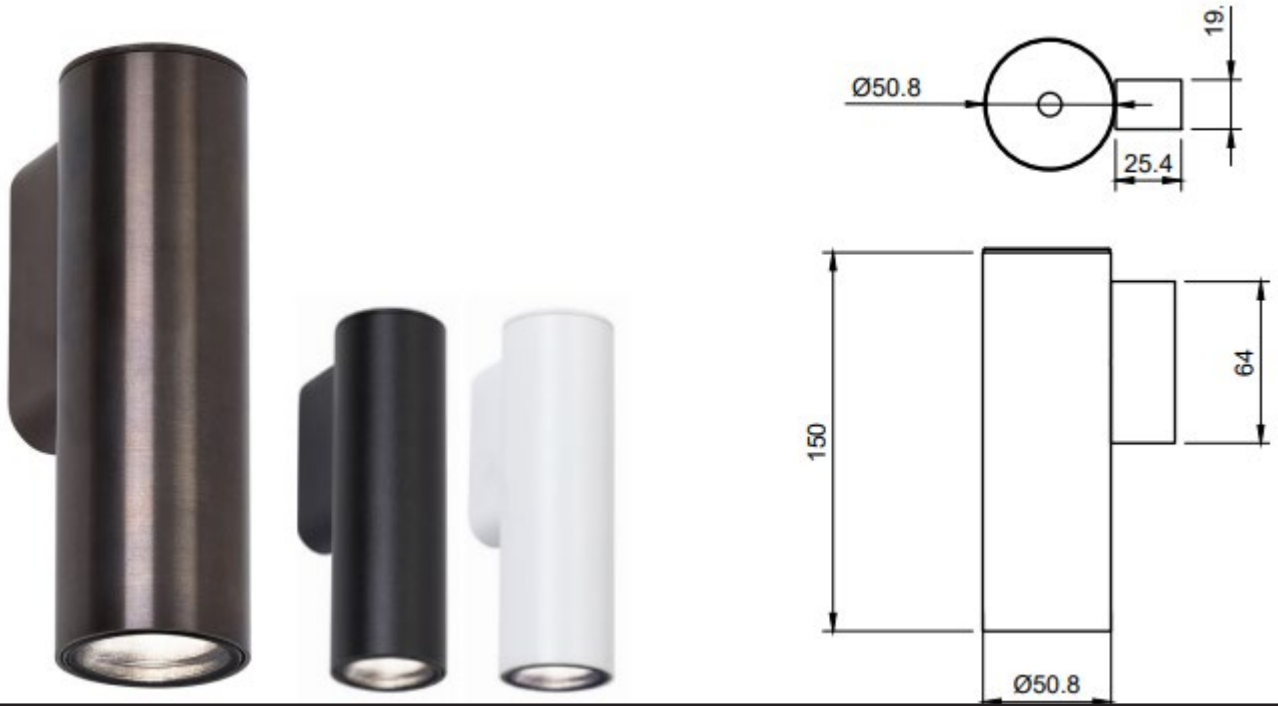

Description:

Architectural, a member of the Firefly family, Firefly Wall Fixed Down offers a clean aesthetic available in various colour temperatures, optics, finishes and control options. Firefly Wall Fixed Down shares the same technical features as the remainder of the Firefly family ensuring consistent illumination whilst being controllable to produce the desired ambiance. A luminaire that provides the sought after energy efficiency and luminaire longevity.

Technical:

LED type	XHP50 Gen 2	Control gear	Remote
Rated power	4w – 6W – 9W	Dimming protocols	Dali, 0-10V, Phase Dim, On/Off
CRI	80	Cable length	300 mm
Beam angles	Nominated in table below	Mounting options	Surface mounted
Input power	6V/ Nominated in the table below.	Weight	On request
Nominal lumens	300lm – 476lm – 780lm	Hardware	Glass lens, O-Ring, Gland, Cable
IP rating	IP65	Construction	Machined metal, glass lens
Colour temperature	2700K – 3000K – 4000K	Warranty	Two years

Product Generator: example NL-7007-AB-M-30-SM-6W-3-HC

Model	Finish	Beam Angle	CCT	Mounting	Wattage	Dimming	Accessories
NL-7007CC	AB Aged brass	N Narrow 10°	27 2700K	SM Surface mount	4W/350 mA	1 Dali	HC Honeycomb louver
	BR Brushed brass	M Medium 21°	30 3000K		6W/700 mA	2 0-10V	DL Diffuser lens
	PB Black	W Wide 33°	40 4000K		9W/1050mA	3 Phase	
	PW White	E Elliptical 26 x 41°				4 On/Off	
	CC Custom						
NL-7007CV	AB Aged brass	N Narrow 10°	27 2700K	SM Surface mount	4W/24V DC	1 On/Off	HC Honeycomb louver
	BR Brushed brass	M Medium 21°	30 3000K		6W/24V DC		DL Diffuser lens
	PB Black	W Wide 33°	40 4000K		9W/24V DC		
	PW White	E Elliptical 26 x 41°					
	CC Custom						