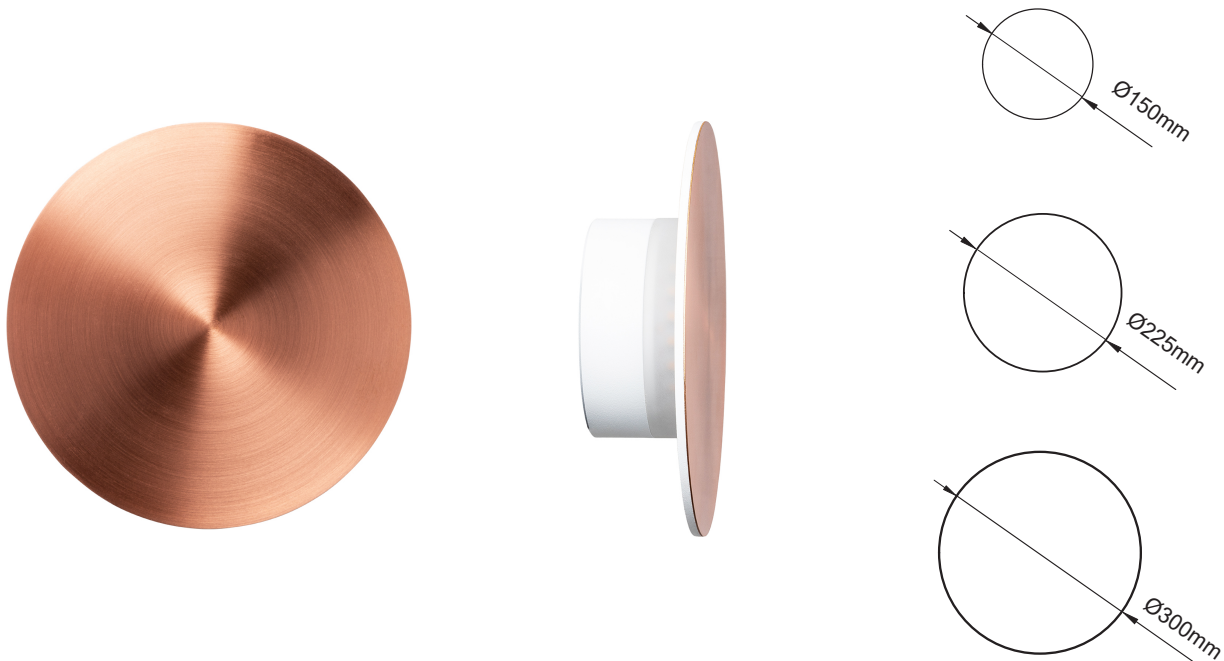

Description:

Surface mounted LED 'disc' light with in-direct light source. Machined in brass with machined acrylic backing to create diffused glow on the surface. Available in Age Brass, Brushed Brass, Copper or Powder coated Black and White. Custom finishes are available upon request. Available in various colour temperatures, IP44 rated.

Technical:

LED TYPE	Colours SD	CONTROL GEAR	REMOTE
RATED POWER	4W	DIMMING PROTOCOL	DALI - 0-10V - PHASE DIM - ON/OFF
CRI	80	CABLE LENGTH	500MM STANDARD LENGTH
DIMENSIONS	D150mm, on request 225or 300mm	MOUNTING OPTIONS	SURFACE WALL
INPUT POWER	24V	WEIGHT	0.5KG
NOMINAL LUMENS	541m	HARDWARE	ACRYLIC DIFFUSER, CABLE
IP RATING	IP44	CONSTRUCTION	MACHINED METAL & HEATSINK
COLOUR TEMPERATURE	2700K - 3000K - 4000K	WARRANTY	2 YEARS

Product Generator: example NL1800-AB-D-30-W-1W-DALI-N/A

Model	Finish	Beam Angle	CCT	Mounting	Wattage	Dimming	Diameter
NL1801	AB Aged Brass	D Diffused	27 2700K	W Wall Mounted	4W / 24V	DALI	150
	BR Brushed Brass		30 3000K			0-10V	225
	PB Black		40 4000K			Phase	300
	PW White					On/Off	
	CC Custom						