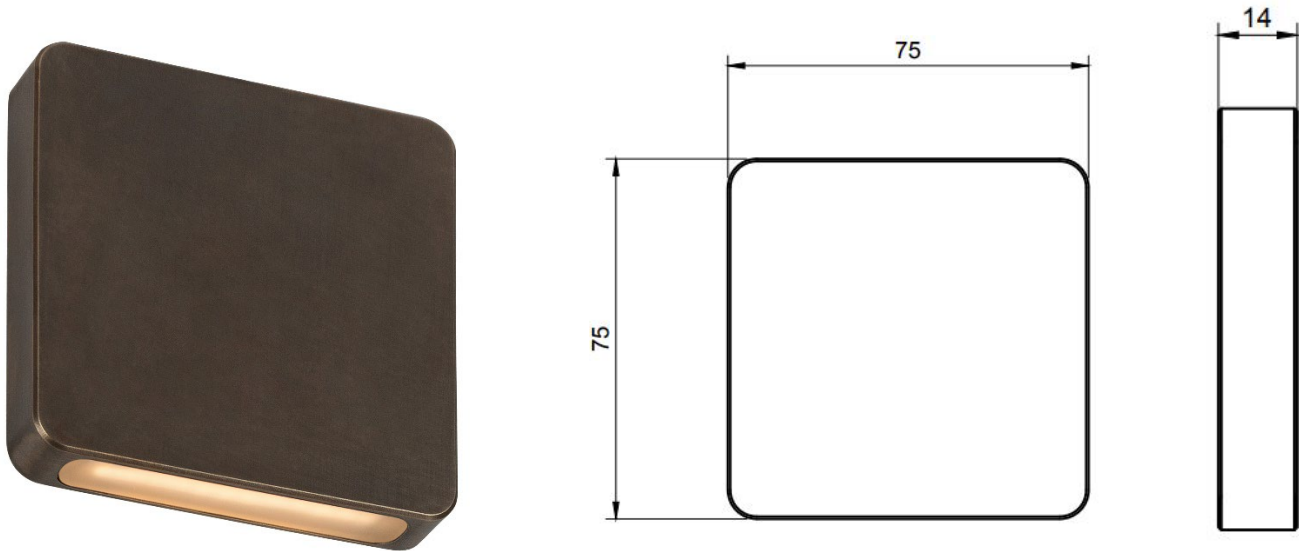

Description:

Low Profile Surface mounted Direct Wall Light, Various colour temperatures, IP65, finished in machined solid Brass (Aged) or 6061 Aluminium (Powder Coated), UV stabilized frosted acrylic diffuser, pre-fitted 300 mm lead, remote 24VDC constant voltage, 'Universal Mount Plate'

Technical:

LED TYPE	Pyramid PL-2W-CV-55	CONTROL GEAR	Remote
RATED POWER	2W	DIMMING PROTOCOL	DALI - 0-10V – Phase Dim - On/Off
CRI	80	CABLE LENGTH	300 mm
BEAM ANGLES	Diffused	MOUNTING OPTIONS	Surface
INPUT POWER	24V DC	WEIGHT	0.7 kg
DELIVERED LUMENS	94	HARDWARE	Universal Mounting Plate, O-ring, Gland, Cable
IP RATING	IP65	CONSTRUCTION	Machined metal, & Heat shrink
COLOUR TEMPERATURE	2700K - 3000K - 4000K	WARRANTY	2 Years