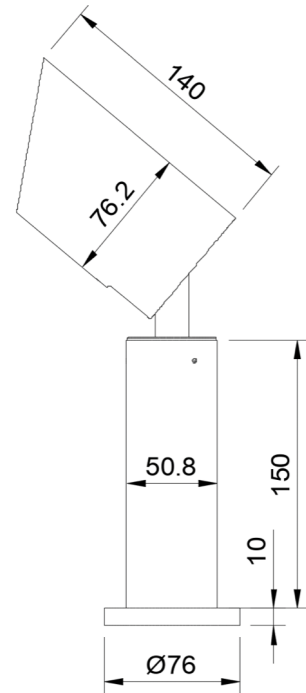

**Technical:**

|                               |                          |                  |                                   |
|-------------------------------|--------------------------|------------------|-----------------------------------|
| LED TYPE                      | VERO 13                  | CONTROL GEAR     | REMOTE                            |
| RATED POWER                   | 18W                      | DIMMING PROTOCOL | DALI - 0-10V - PHASE DIM - ON/OFF |
| CRI                           | 80                       | CABLE LENGTH     | 500MM STANDARD LENGTH             |
| BEAM ANGLES                   | NOMINATED IN TABLE BELOW | MOUNTING OPTIONS | SURFACE MOUNTED                   |
| INPUT POWER / FORWARD VOLTAGE | 500mA / 36V              | WEIGHT           | 1-2KG                             |
| NOMINAL LUMENS                | 1200lm                   | HARDWARE         | GLASS LENS, O-RING, GLAND, CABLE  |
| IP RATING                     | IP65                     | CONSTRUCTION     | MACHINED METAL & HEATSINK         |
| COLOUR TEMPERATURE            | 2700K - 3000K - 4000K    | WARRANTY         | 2 YEARS                           |